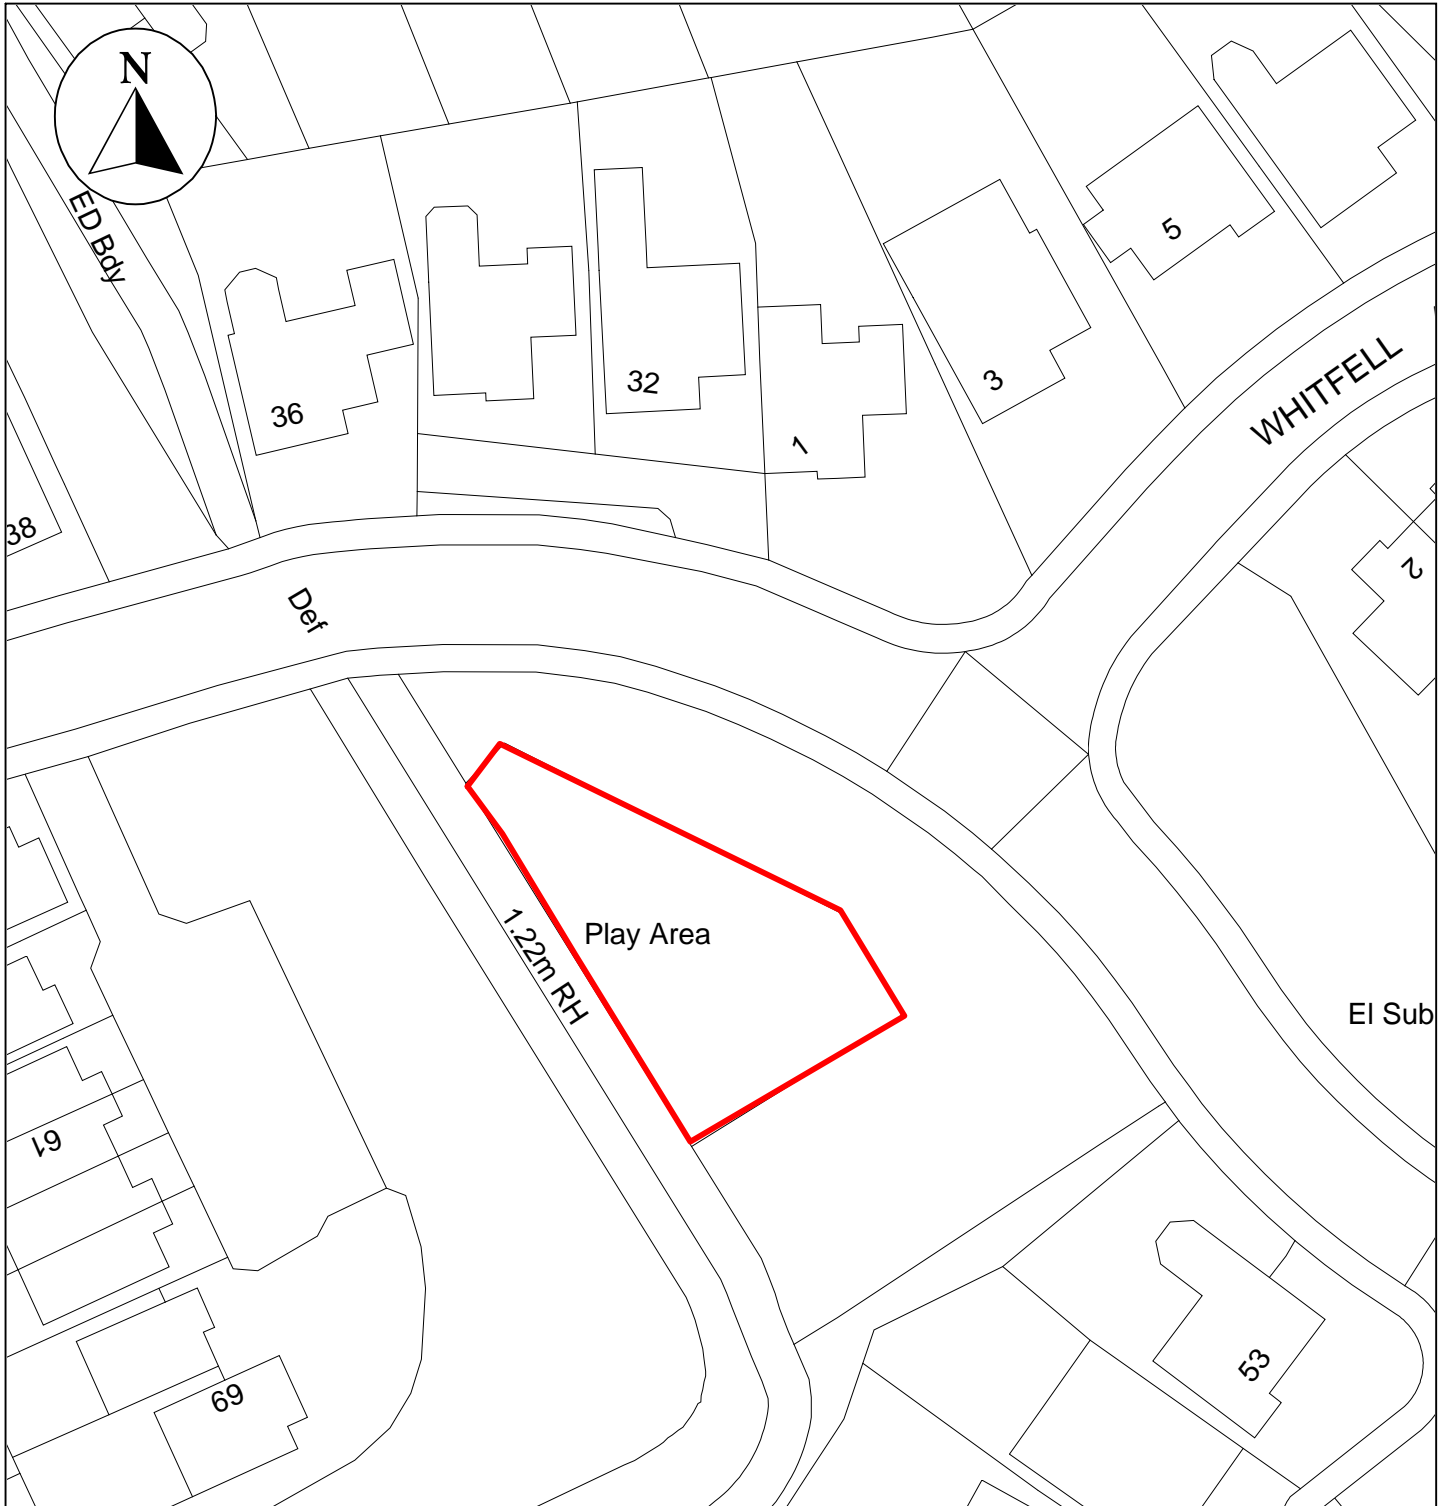

Public Space Protection Order Cumberland Council 2024

ANTI-SOCIAL BEHAVIOUR CRIME AND
POLICING ACT 2014

Land at Glaramara Drive, Carlisle, CA2 6QP

Neighbourhoods
Education and Enforcement
Allerdale House
Workington
CA14 3YJ

Scale: 1 : 500
Date: February 2024

©crown copyright database rights 2024
ordnance survey AC0000861732